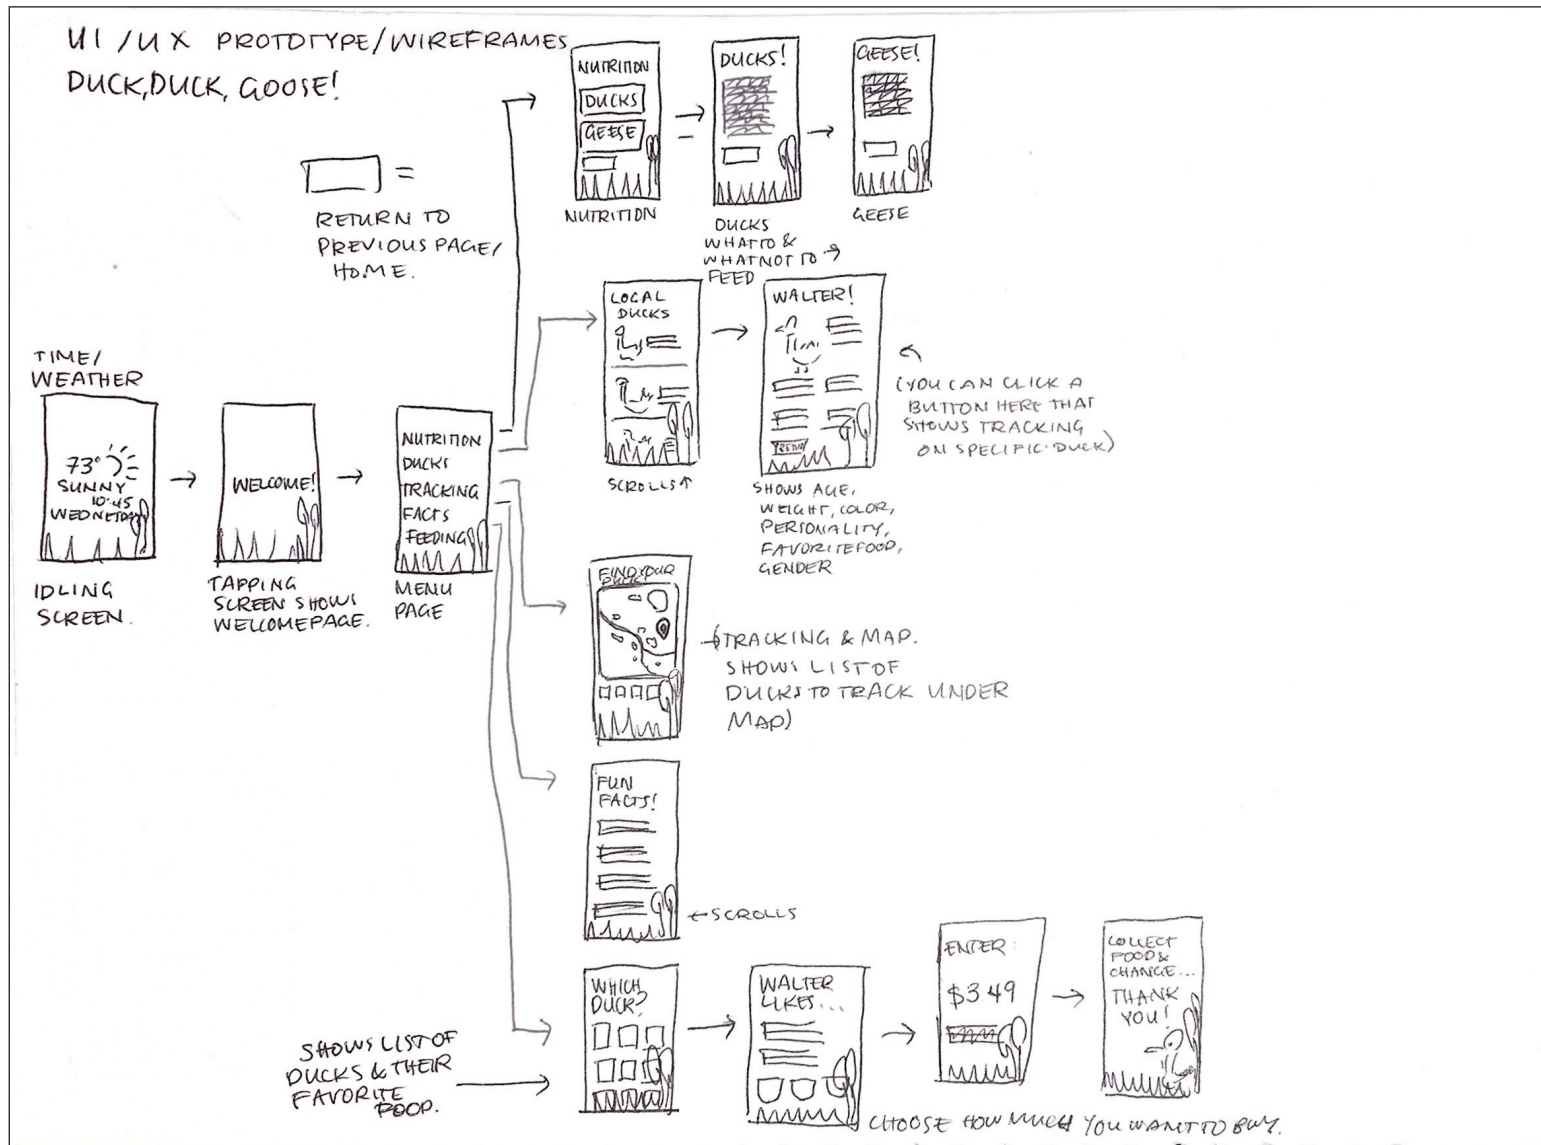

REVIEWS

4.6/5

562 reviews

COMPETITIVE RESEARCH

DUCK DRINKER

PUBLISHER DESCRIPTION

Flock Party Duck and Goose Waterer is a great accessory to add to your coop collection. It provides easy access for duck bills, is easy to clean, and is made with a heavy-duty carry handle! This drinker holds 5 qt. of water and even features an easy-to-see water level. Take care of your backyard beauties with the Flock Party Duck & Goose Waterer!

REVIEWS

4.8/5

6 reviews

COMPETITIVE RESEARCH

ROOSTY'S CHICK FEEDER

PUBLISHER DESCRIPTION

Waste Proof Design | Anti scratch no waste chicken feeder design prevents your chicks wasting food and making a mess, and the chicken feeder waterer legs and hanging chicken feeder handle mean you can raise it in the chicken coop to prevent your poultry spoiling fresh water. Essential chicken supplies

REVIEWS

4.5/5
669 reviews

WIREFRAMES

WIREFRAMES

SCREENS

Idle Screen

Loading Screen

Home Screen

Local Birds Menu Screen

Local Birds Info Screen

SCREENS

Tracking Main Screen

Tracking Selection Screen

Tracking Info/Locate Screen

Tracking Result Screen

Facts Menu Screen